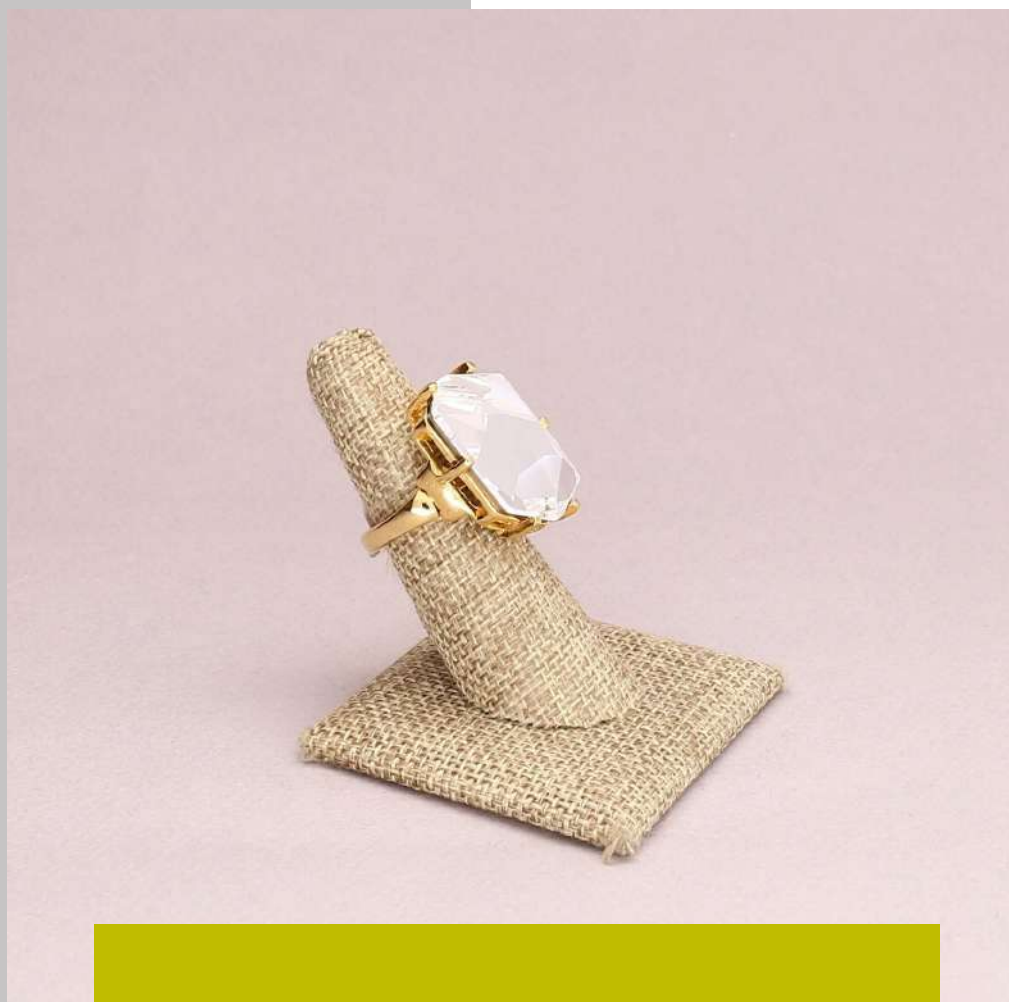

**Anillo Gold
Cristal**

PRECIO
RD$6,347.00